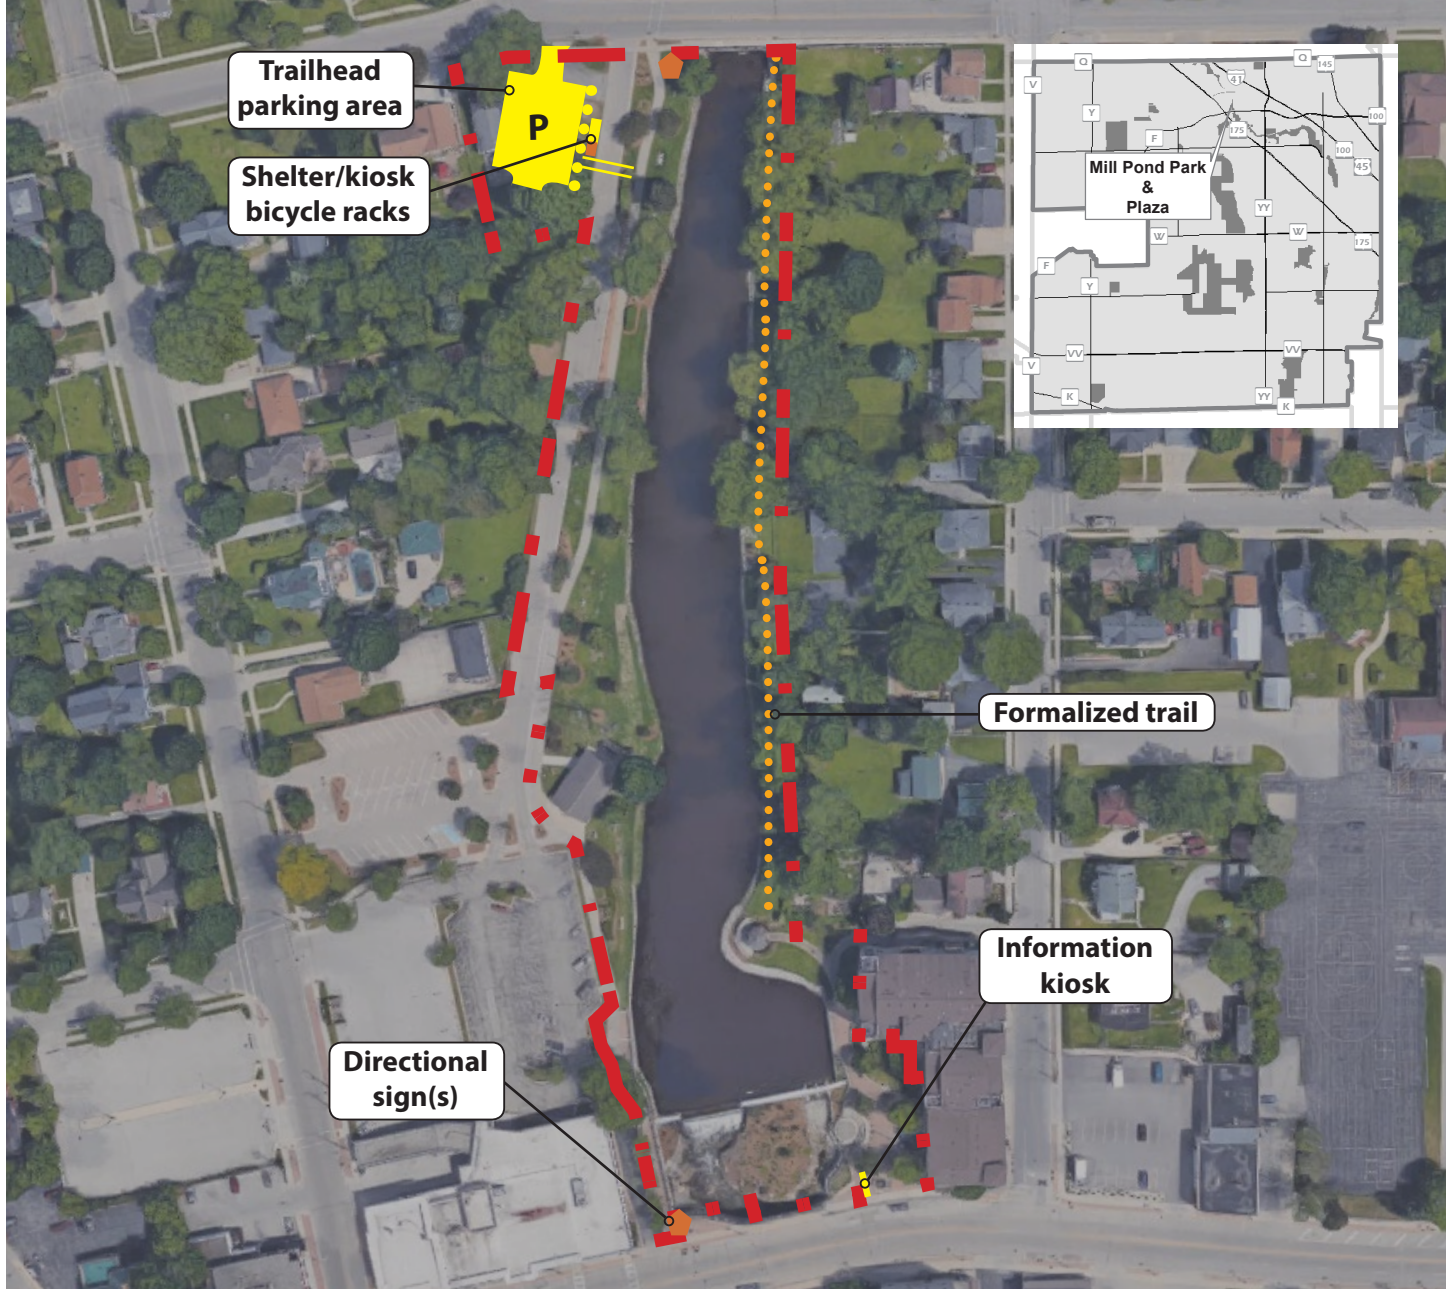

Recommendations Map

**Recommendations Summary:** The addition of trailhead parking will create a convenient starting point for users of the Menomonee River Parkway and Bug Line Trails. New directional signage and information kiosks will connect Mill Pond visitors to other parks and points of interest including Lime Kiln Park, the Four Corners and White Stone Station shopping area. The downtown BID will be a natural partner to add programming for this park.