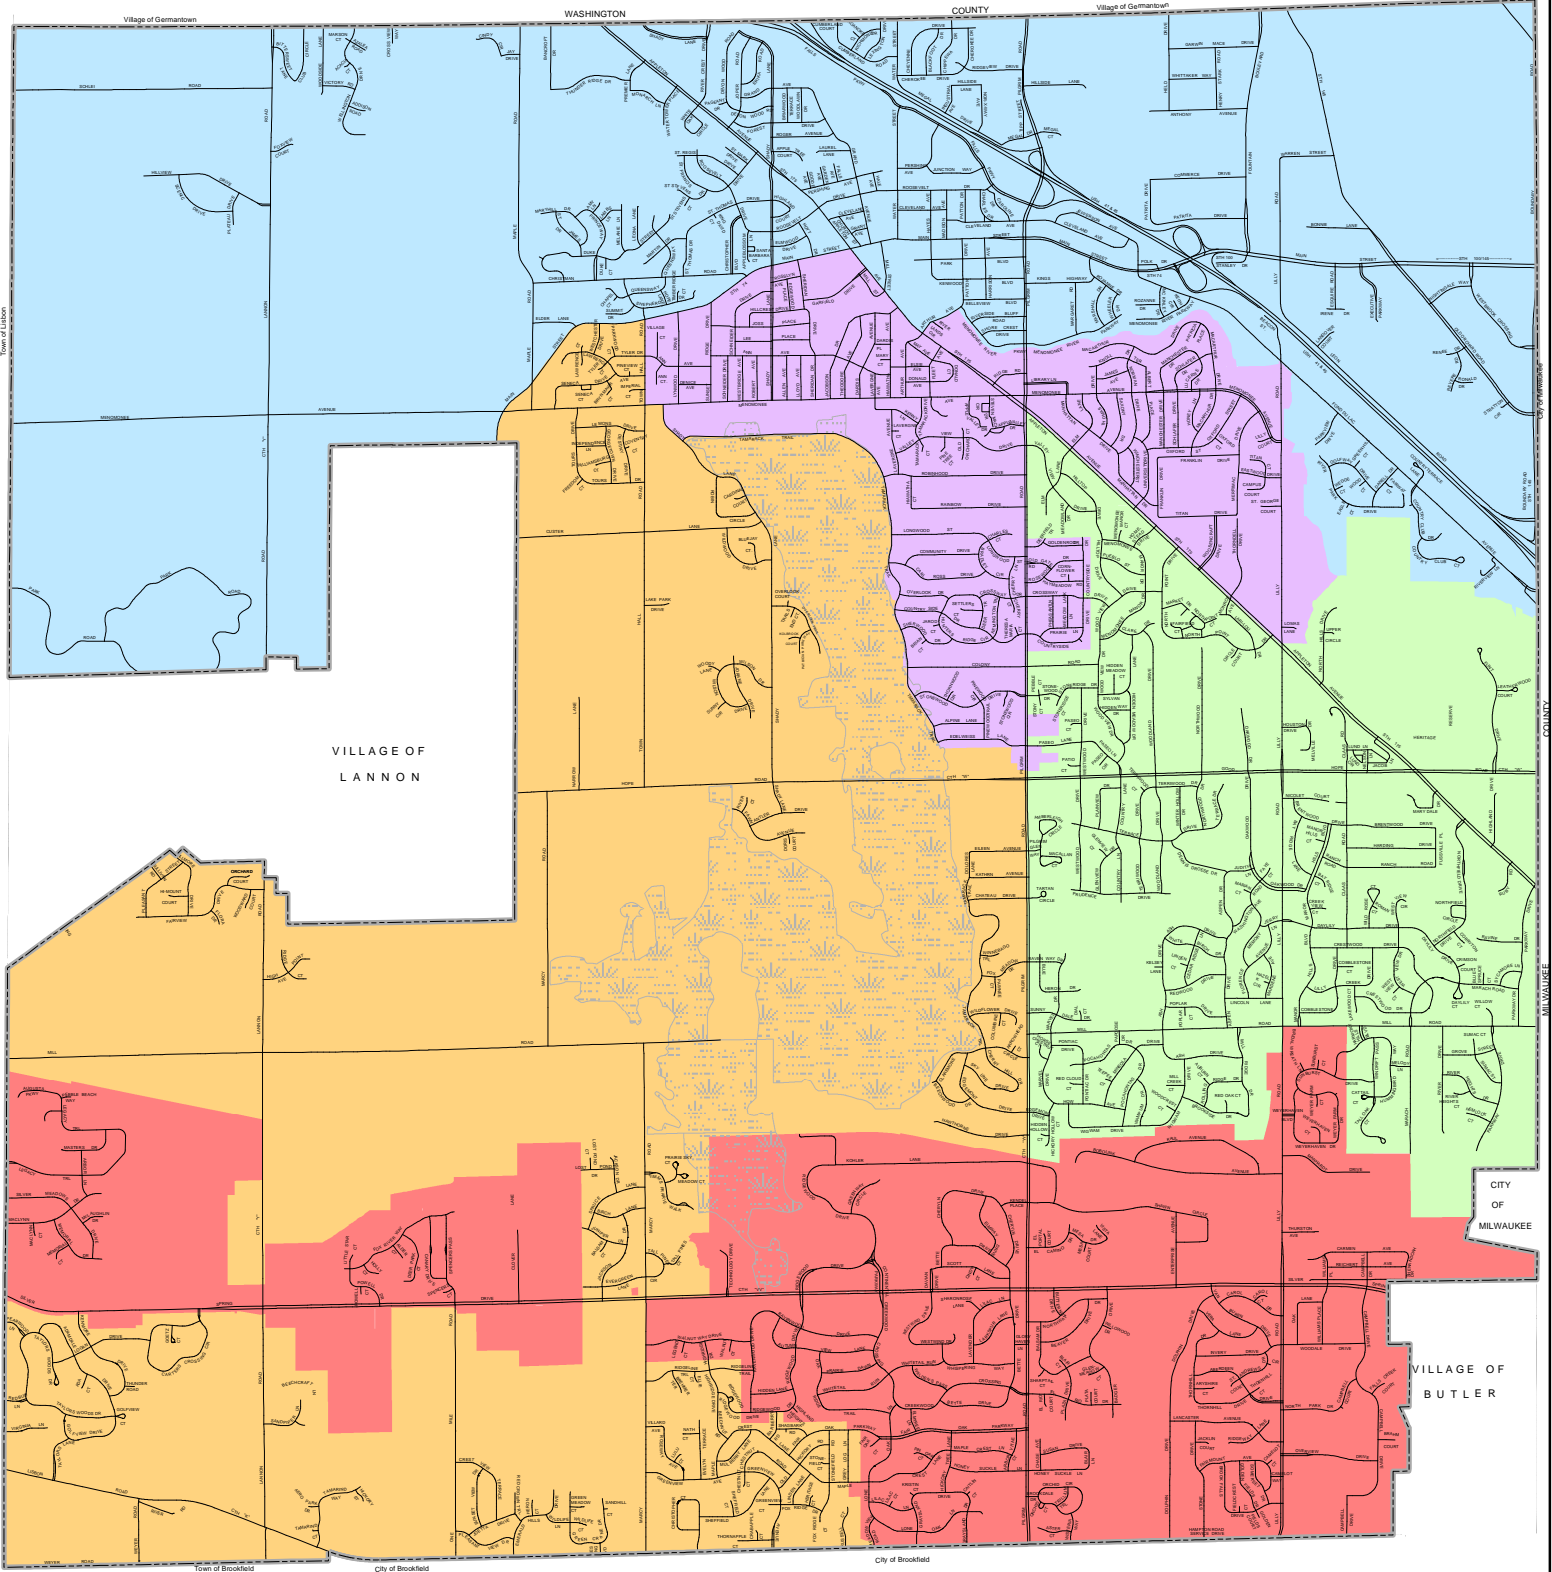

GARBAGE COLLECTION ROUTES

By Day of the Week

--- MENOMONEE FALLS, WISCONSIN ---

Map Accuracy: National Map Accuracy Standards
Coordinate System: State Plane Coordinate System
Datum: North American Datum, 1927

Garbage Pickup Days*

- MONDAY
- TUESDAY
- WEDNESDAY
- THURSDAY
- FRIDAY

* For streets with multiple colors, refer to the color on your side of the street for your day of garbage pickup.

Waste Management requires all garbage and recycling to be placed at roadside for pickup by 5:30am on your regularly scheduled day.