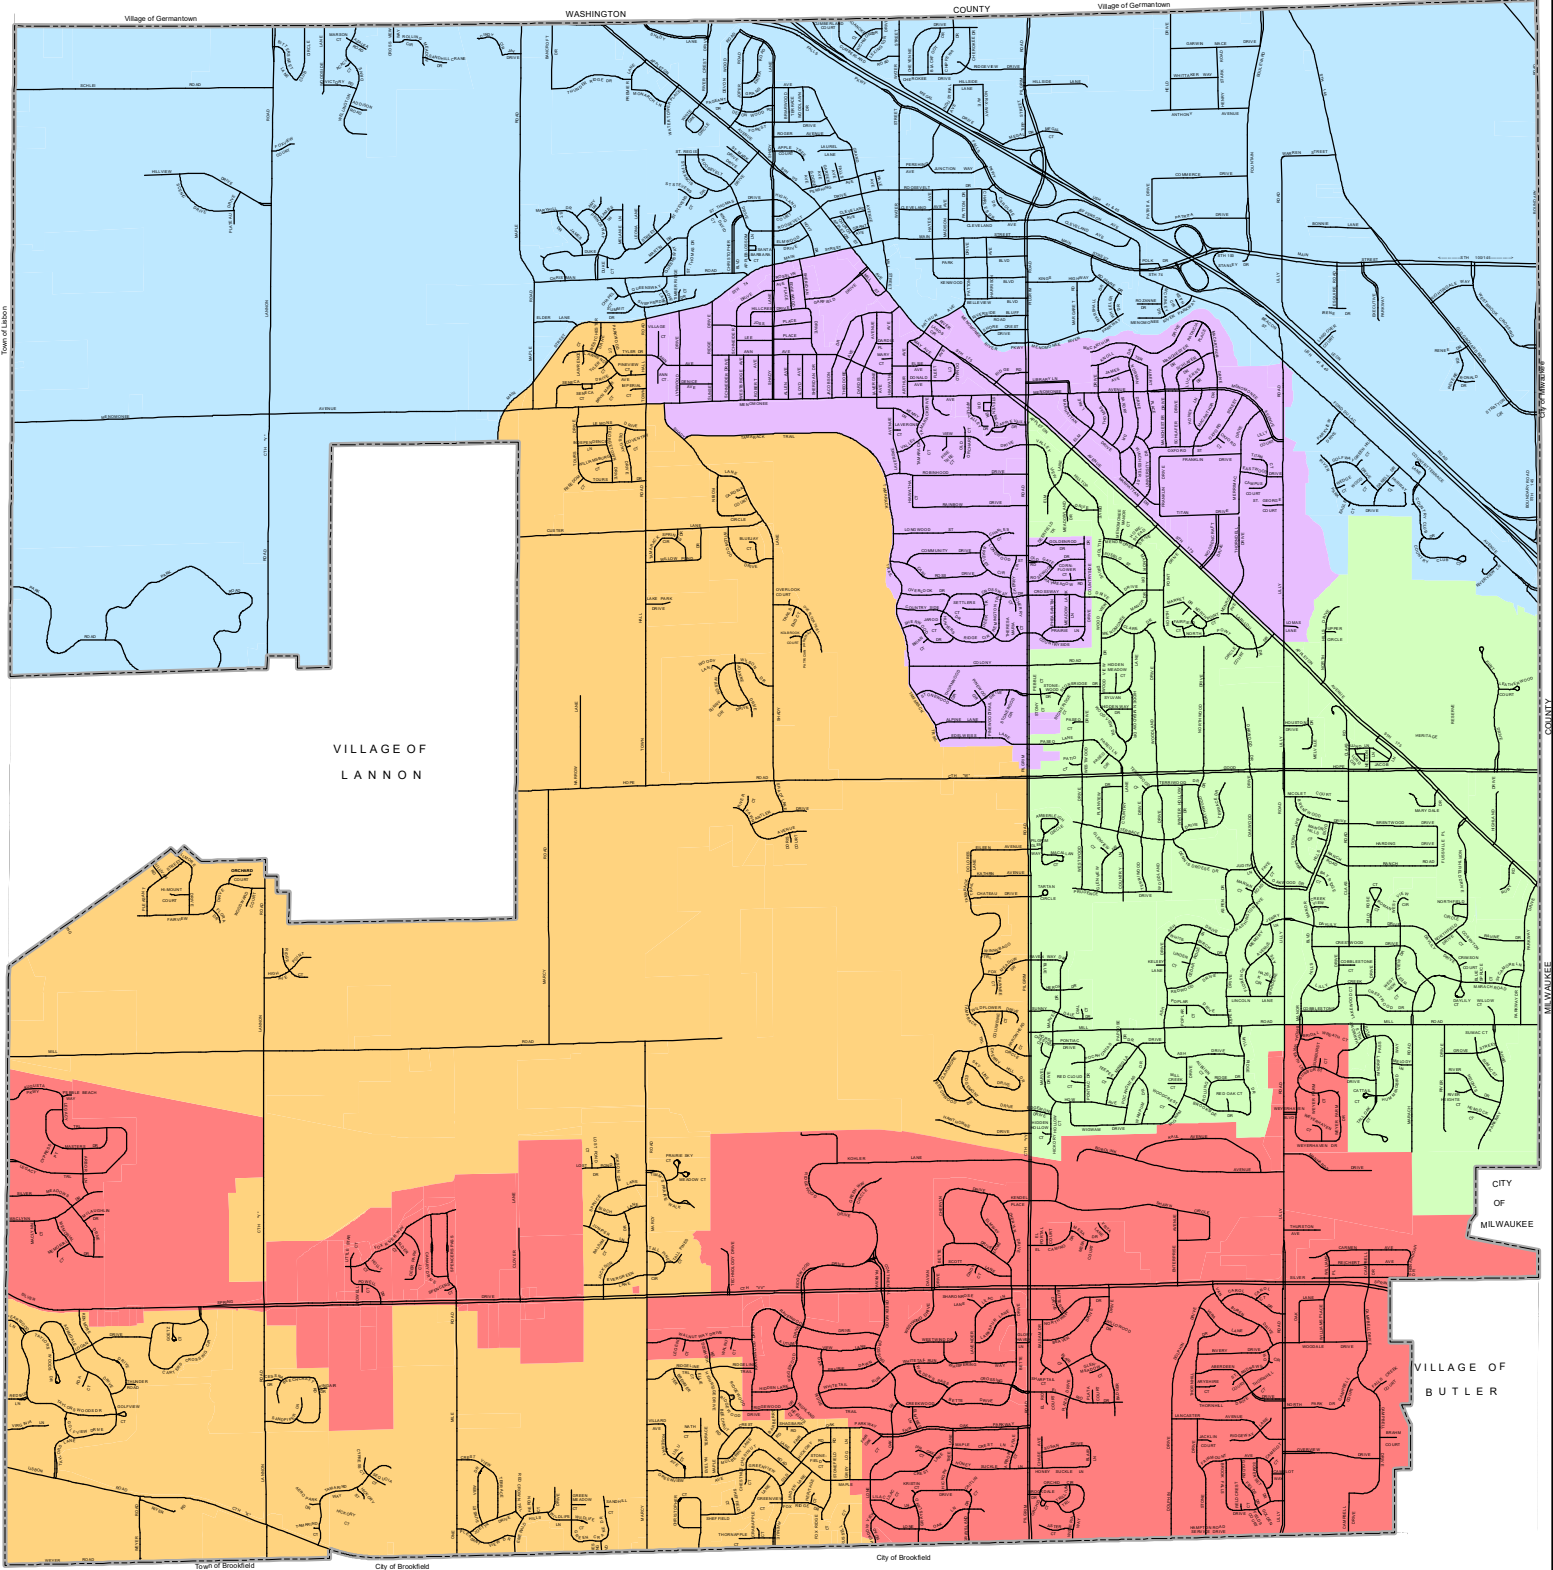

GARBAGE COLLECTION ROUTES

By Day of the Week

--- MENOMONEE FALLS, WISCONSIN ---

Map Accuracy: National Map Accuracy Standards
Coordinate System: State Plane Coordinate System
Datum: North American Datum, 1983

Garbage Pickup Days*

- MONDAY
- TUESDAY
- WEDNESDAY
- THURSDAY
- FRIDAY

* For streets with multiple colors, refer to the color on your side of the street for your day of garbage pickup.

Waste Management requires all garbage and recycling to be placed at roadside for pickup by 5:30am on your regularly scheduled day.