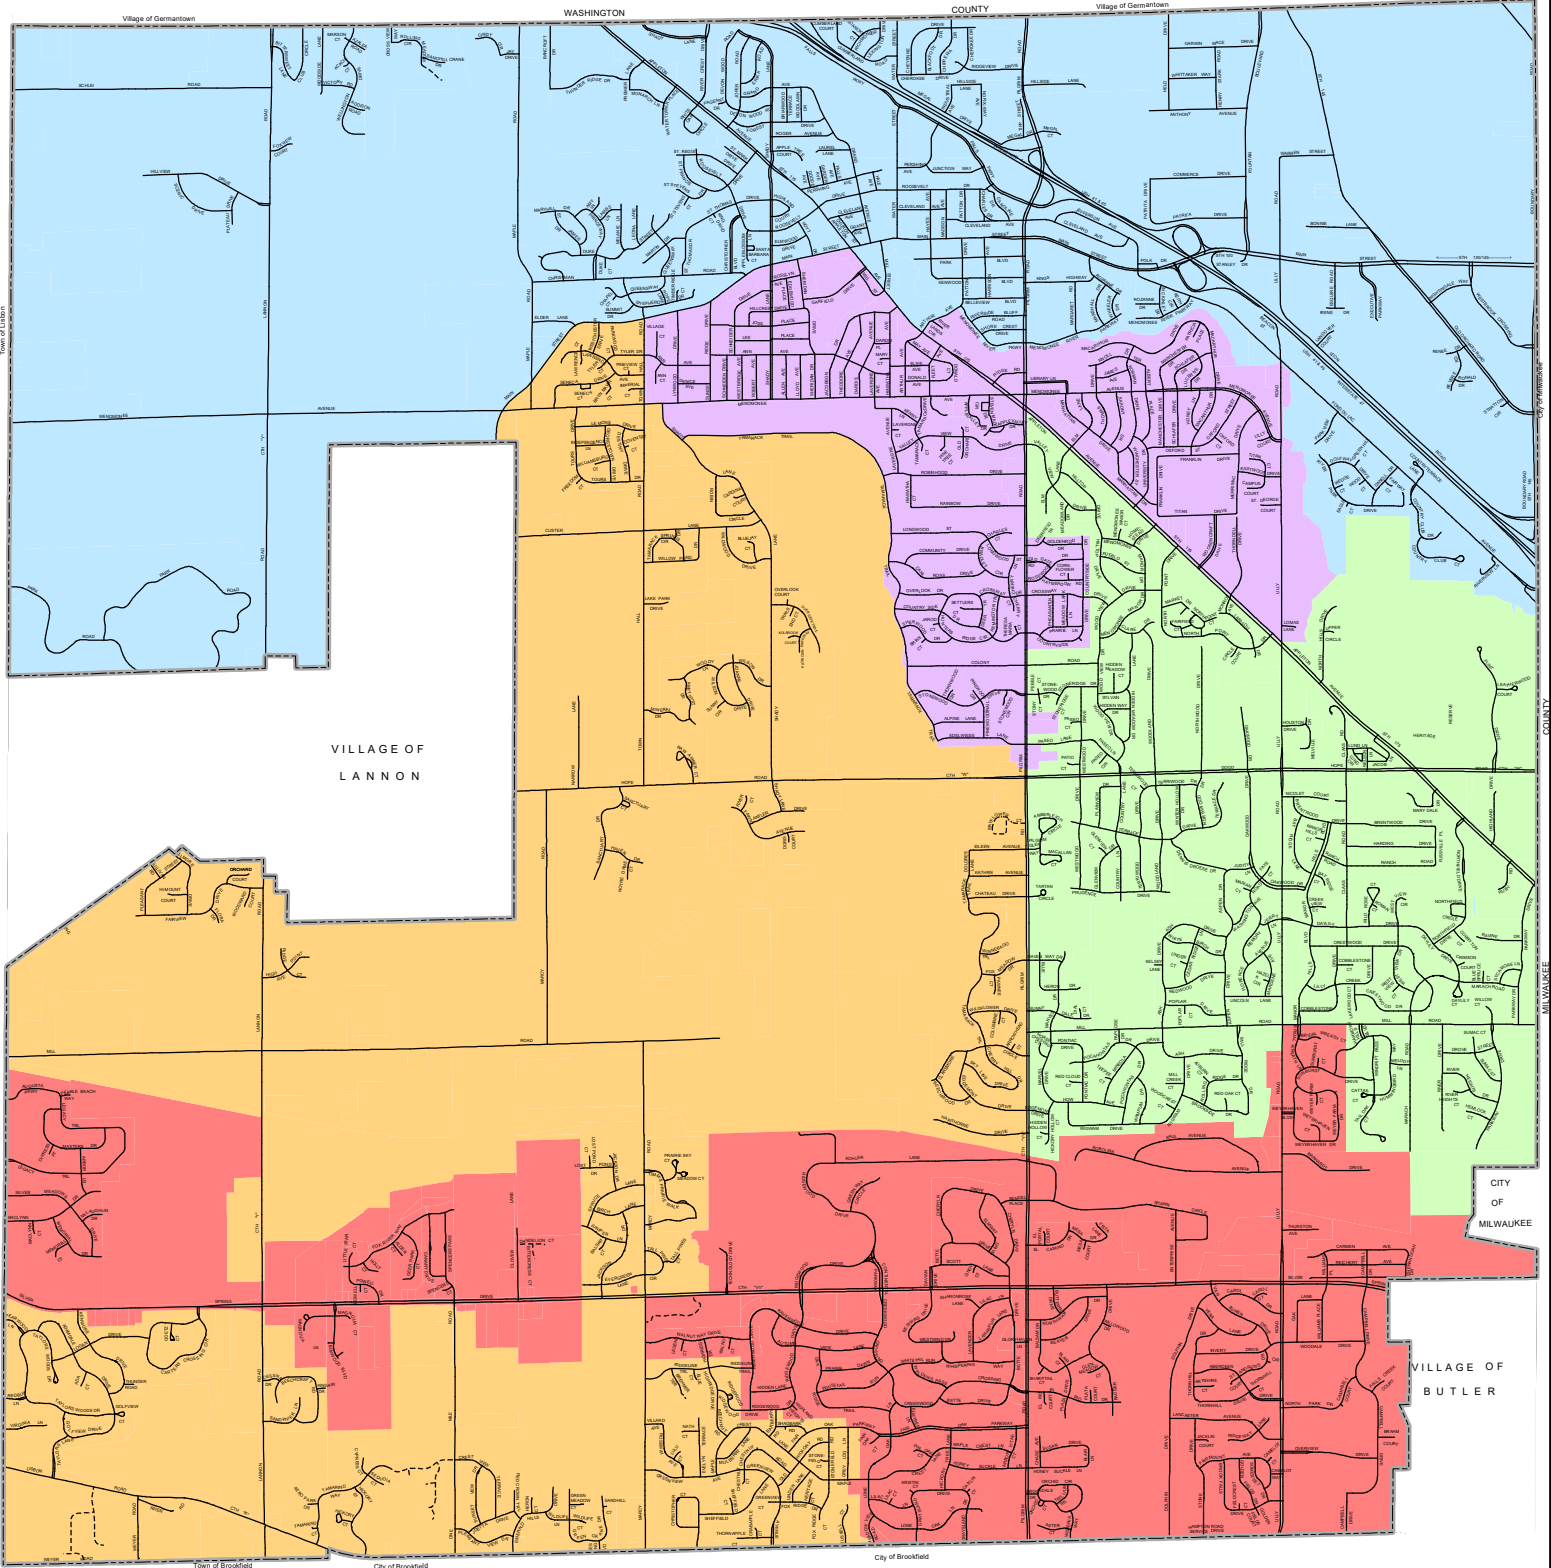

GARBAGE COLLECTION ROUTES

By Day of the Week

--- MENOMONEE FALLS, WISCONSIN ---

Garbage Pickup Days*

- MONDAY
- TUESDAY
- WEDNESDAY
- THURSDAY
- FRIDAY

* For streets with multiple colors, refer to the color on your side of the street for your day of garbage pickup.

Waste Management requires all garbage and recycling to be placed at roadside for pickup by 5:30am on your regularly scheduled day.