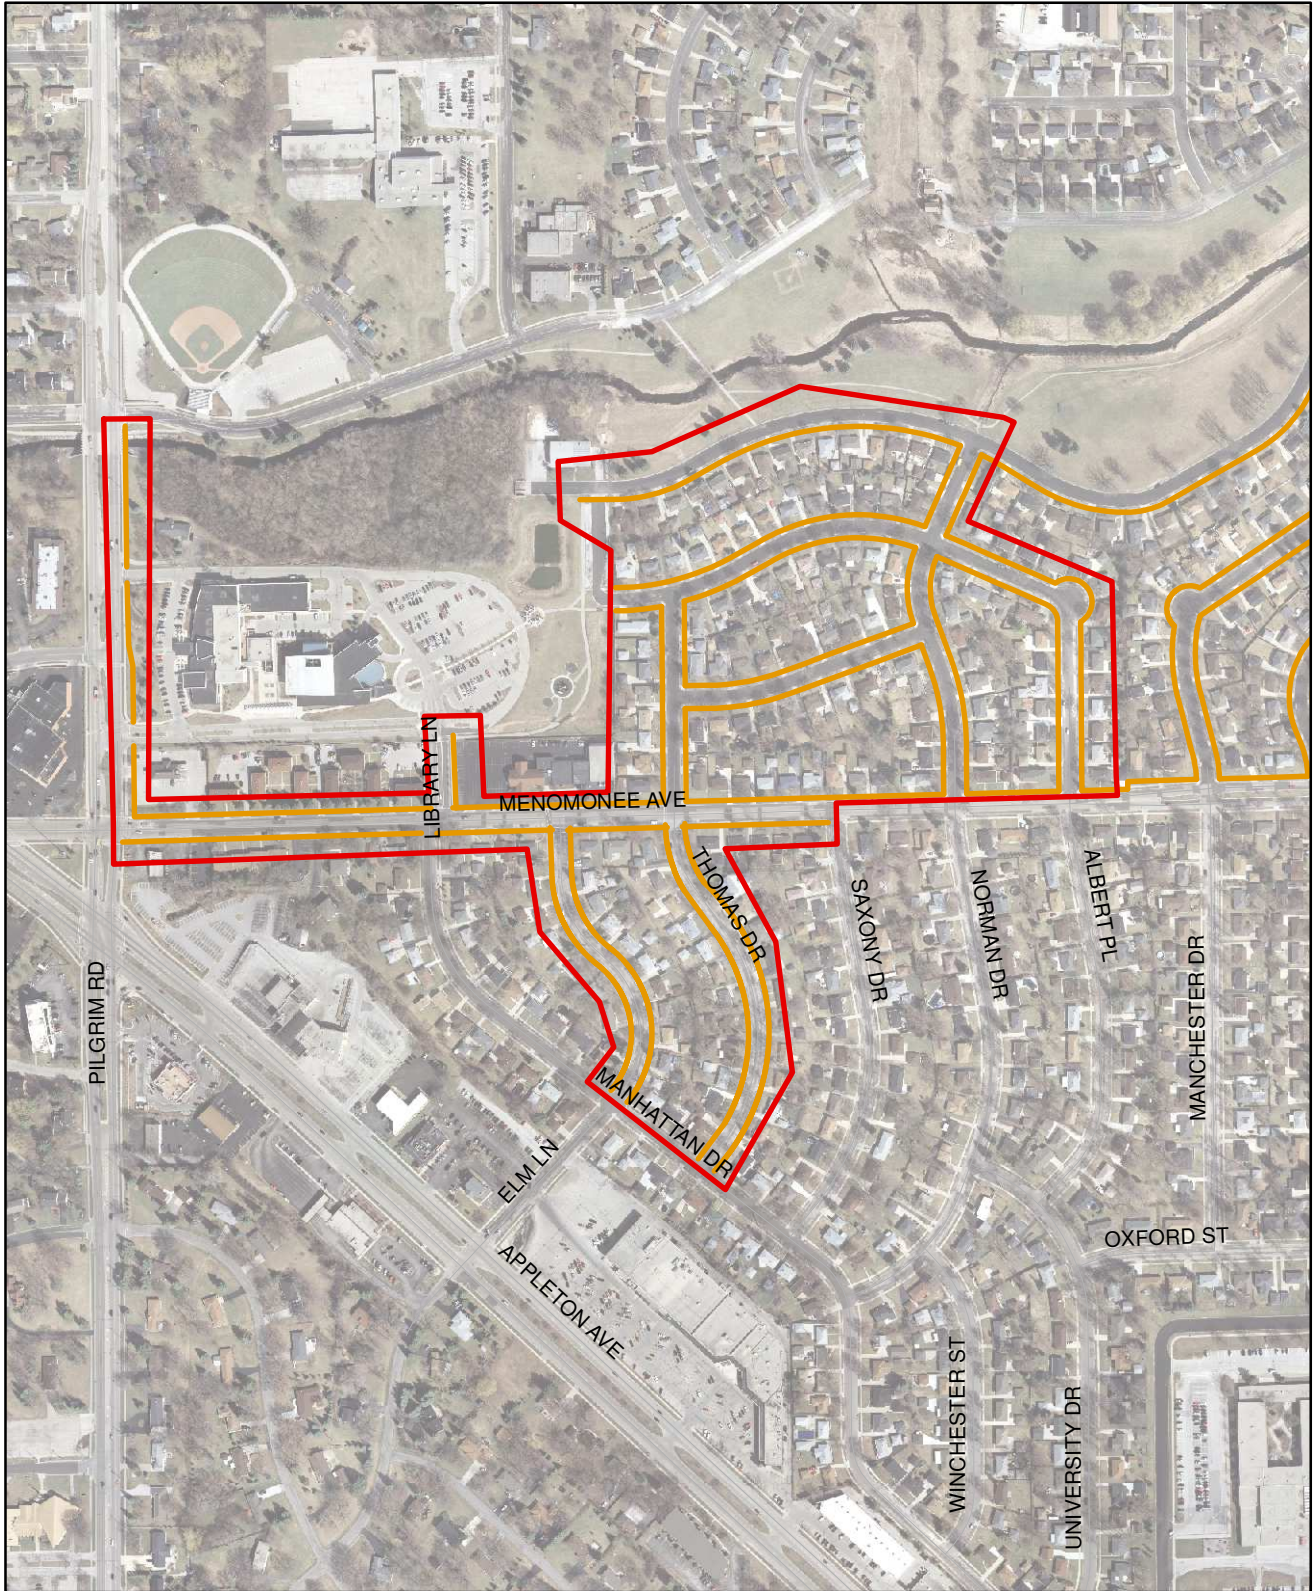

PROPOSED LOCATION MAP 2019 SIDEWALK PROGRAM

Legend

- | | | | |
|--|---|--|---|
| | PROPOSED WORK AREAS TO BE COMPLETED IN THE VILLAGE OF MENOMONEE FALLS 2018 SIDEWALK REPLACEMENT PROGRAM | | EXISTING SIDEWALK IN THE VILLAGE OF MENOMONEE FALLS 2018 SIDEWALK REPLACEMENT PROGRAM |
|--|---|--|---|